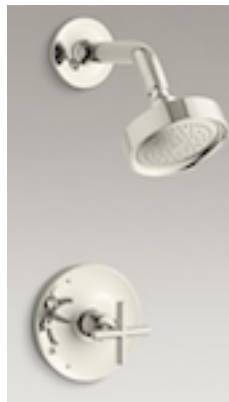

\$167.95

BATH 1 – SINK – KOHLER K-14406-3-BN
Purist®Widespread bathroom sink faucet
with low cross handles and low
gooseneck spout – Vibrant Brushed
Nickel (may consider lower spout)

\$764.35

- which one? New Numbers? DRAIN
ASSEMBLY 1171917-BN – Plastic &
Vibrant Brushed Nickel \$14.40 or Metal –
DRAIN ASSEMBLY 1035350-BN Vibrant
Brushed Nickel

\$206.10

- KOHLER K-14443-BN Purist® Robe Hook
- Vibrant Brushed Nickel

\$86.00

BATH 1 – MEDICINE CHEST/LIGHT-
POSSINI Model: EU5T766 Euro Exeter
Nickel 17-Inch-W LED Bathroom Light

\$179.99

- Verdera™ - K-99005-L-NA - 20" W x 30"
H aluminum medicine cabinet with
adjustable magnifying mirror, slow-close
door, open shelf and LEFT-hand hinge

\$414.00

BATH 1 – FAN - AERO PURE AP 90H-SL G6
Satin Nickel with Humidity Sensor

\$297.00

Is this a Light or Nightlight – prefer a light
or heat lamp

BATH TWO - POLISHED NICKEL

BATH 2 – SHOWER – KOHLER Purist® Rite-
Temp® pressure-balancing shower faucet
trim with cross handle, valve not
included - Vibrant Polished Nickel

\$658.80

I don't understand the difference
between this and the one above for Bath
1

- Rite-Temp® 1/2" pressure-balancing
valve – various configurations ???
ranging from

\$428.00

[- AB&A Shower Drain Grate Stainless Steel 4-1/4" Satin Nickel Carded 7133SNCARD](#)