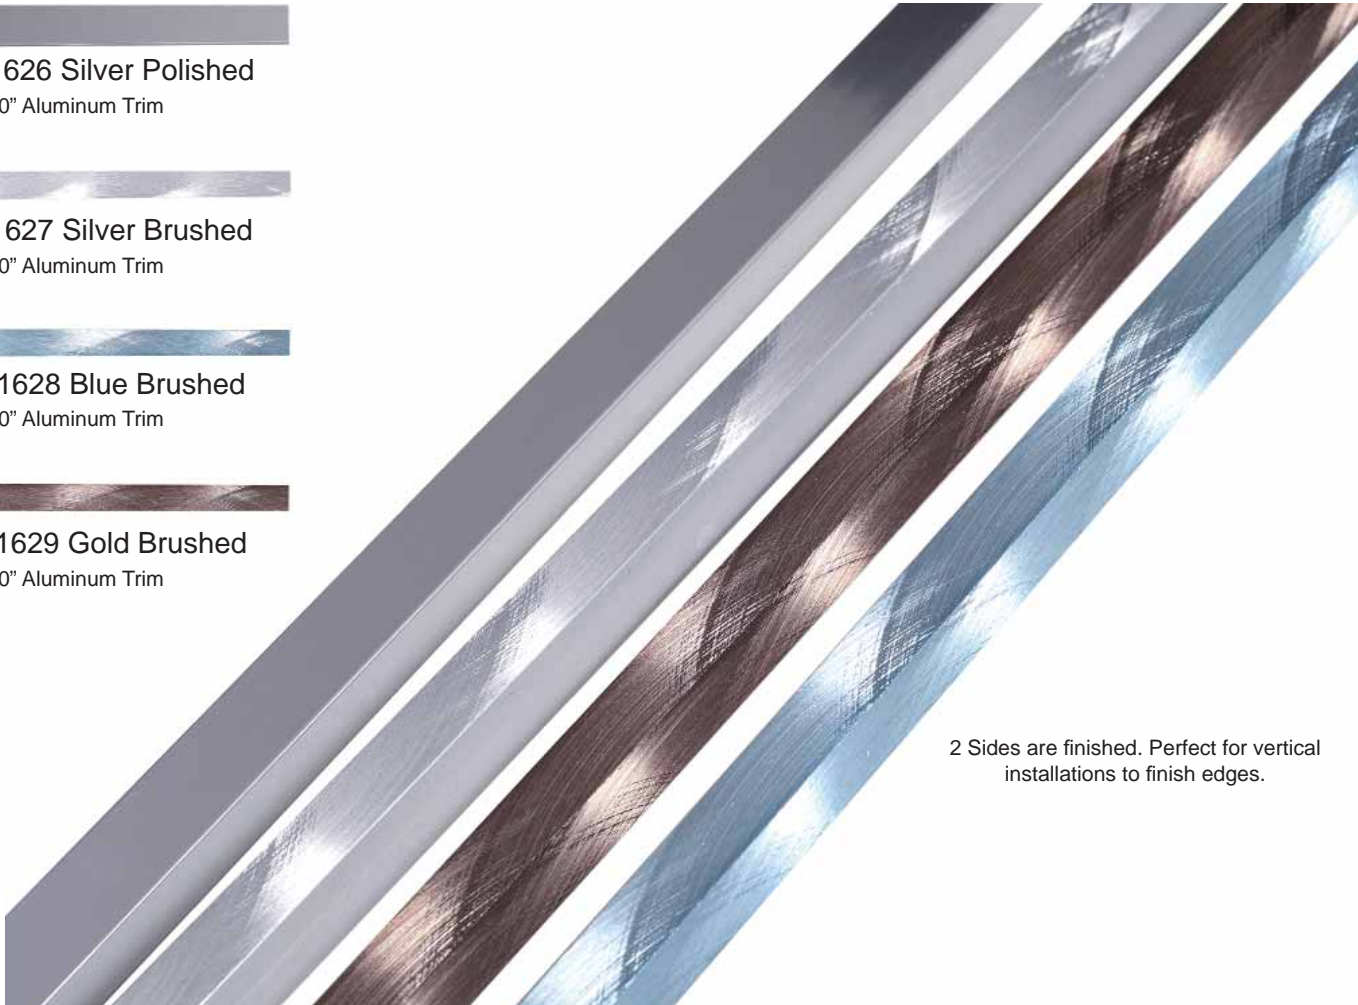

ONKV-1626 Silver Polished
90" Aluminum Trim

ONKV-1627 Silver Brushed
90" Aluminum Trim

ONKV-1628 Blue Brushed
90" Aluminum Trim

ONKV-1629 Gold Brushed
90" Aluminum Trim

2 Sides are finished. Perfect for vertical installations to finish edges.